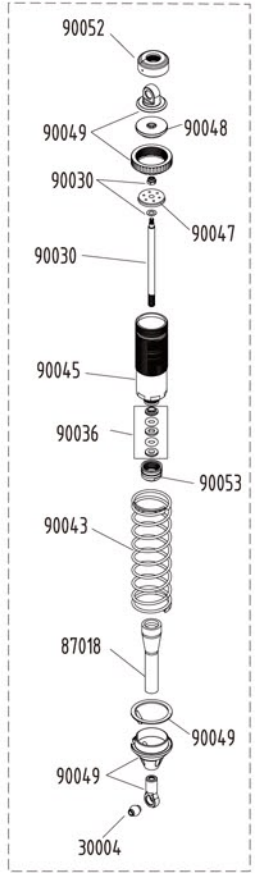

# HYPER TRUGGY e

NO. 90055  
FRONT SHOCK COMPLETE SET

NO. 90056  
REAR SHOCK COMPLETE SET