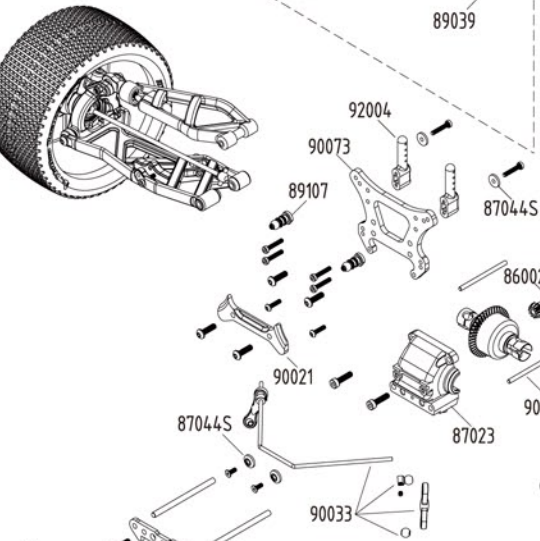

# HYPER TRUGGY e

NO. 90055  
FRONT SHOCK COMPLETE SET

NO. 90056  
REAR SHOCK COMPLETE SET