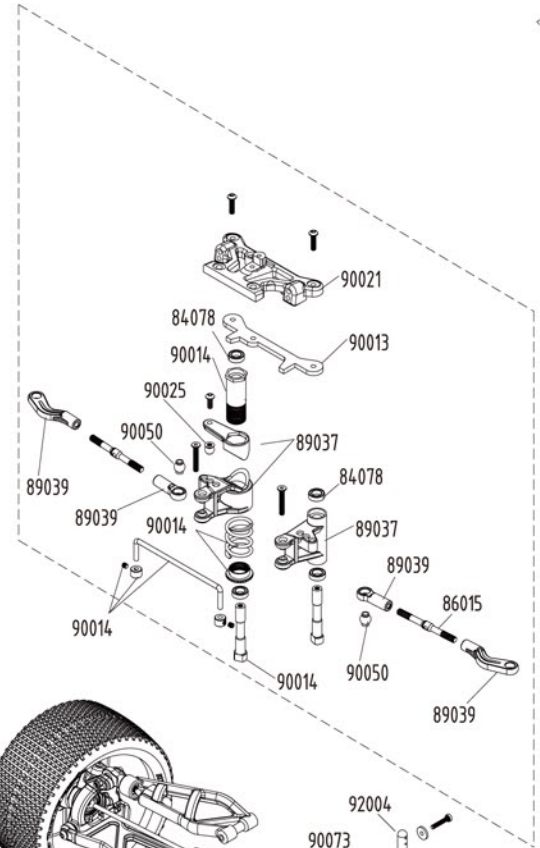

# HYPER TRUGGY e

NO. 90055  
FRONT SHOCK COMPLETE SET

NO. 90056  
REAR SHOCK COMPLETE SET