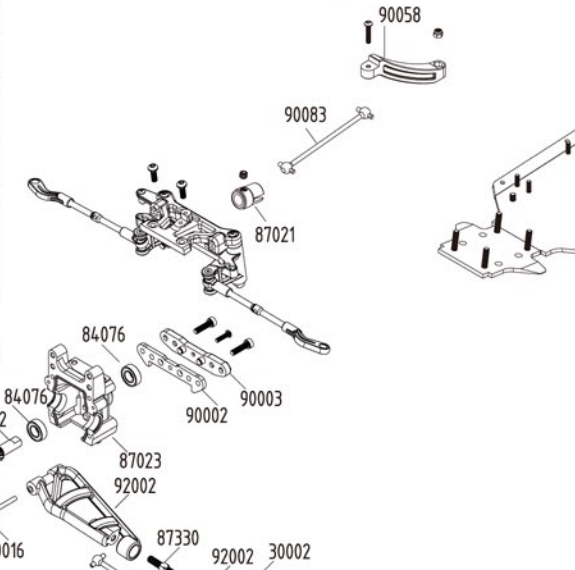

# HYPER TRUGGY e

NO. 90055  
FRONT SHOCK COMPLETE SET

NO. 90056  
REAR SHOCK COMPLETE SET