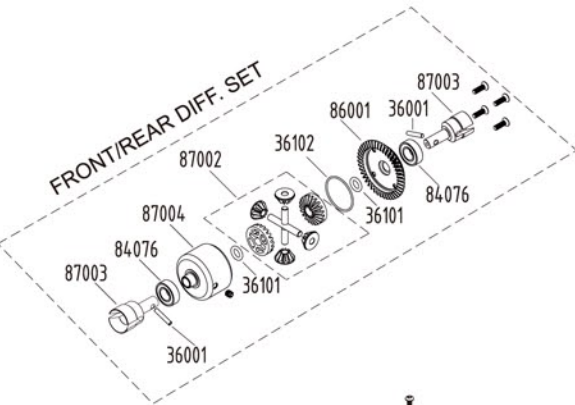

# HYPER TRUGGY e

NO. 90055  
FRONT SHOCK COMPLETE SET

NO. 90056  
REAR SHOCK COMPLETE SET